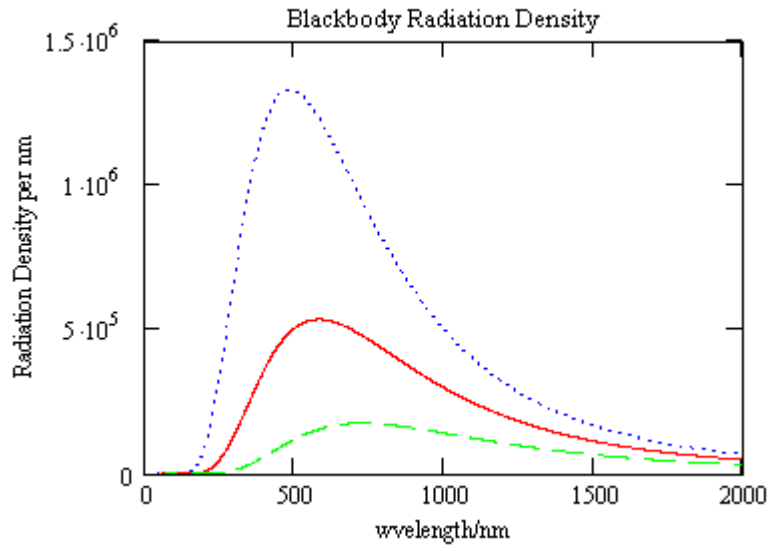

Which line in the following graph depicts the hottest blackbody radiator?

- a. solid red line
- b. dotted blue line
- c. dashed green line